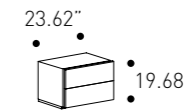

cod. 5P2N6

W 60 cm
H 50 cm
D 45 cm

W 23.62"
H 19.68"
D 17.72"