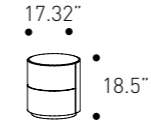

2-drawers module