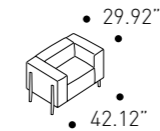

W 305 cm
H 73 cm
D 96 cm

W 120.08"
H 29.13"
D 37.79"

Armchair

cod. D9AL060

W 107 cm
H 73 cm
D 76 cm

W 42.12"
H 29.13"
D 29.92"

All-in sofa and armchair
Finishes variant 1
See image, page 6-7

Cover