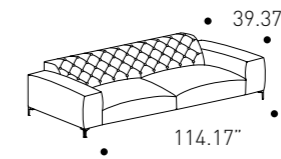

Design
Metrica D&A

Lead time 2/3 business weeks

PIANCA

Living Area

Sofa

cod. D9BT250

W 250 cm
H 67cm
D 100 cm

W 98.42\"/>
H 26.38\"
D 39.37\"