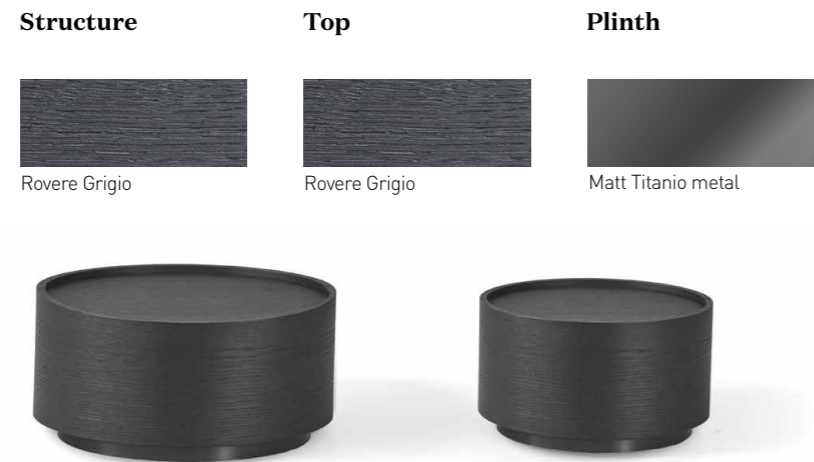

Finishes variant 3

One-drawer nightstand available in Rovere Grigio wood veneer structure and top with matt Titanio metal plinth;