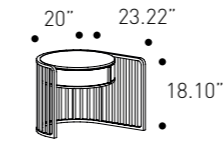

Nightstands