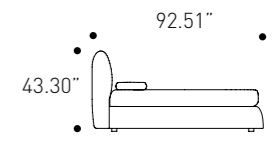

King Size Bed