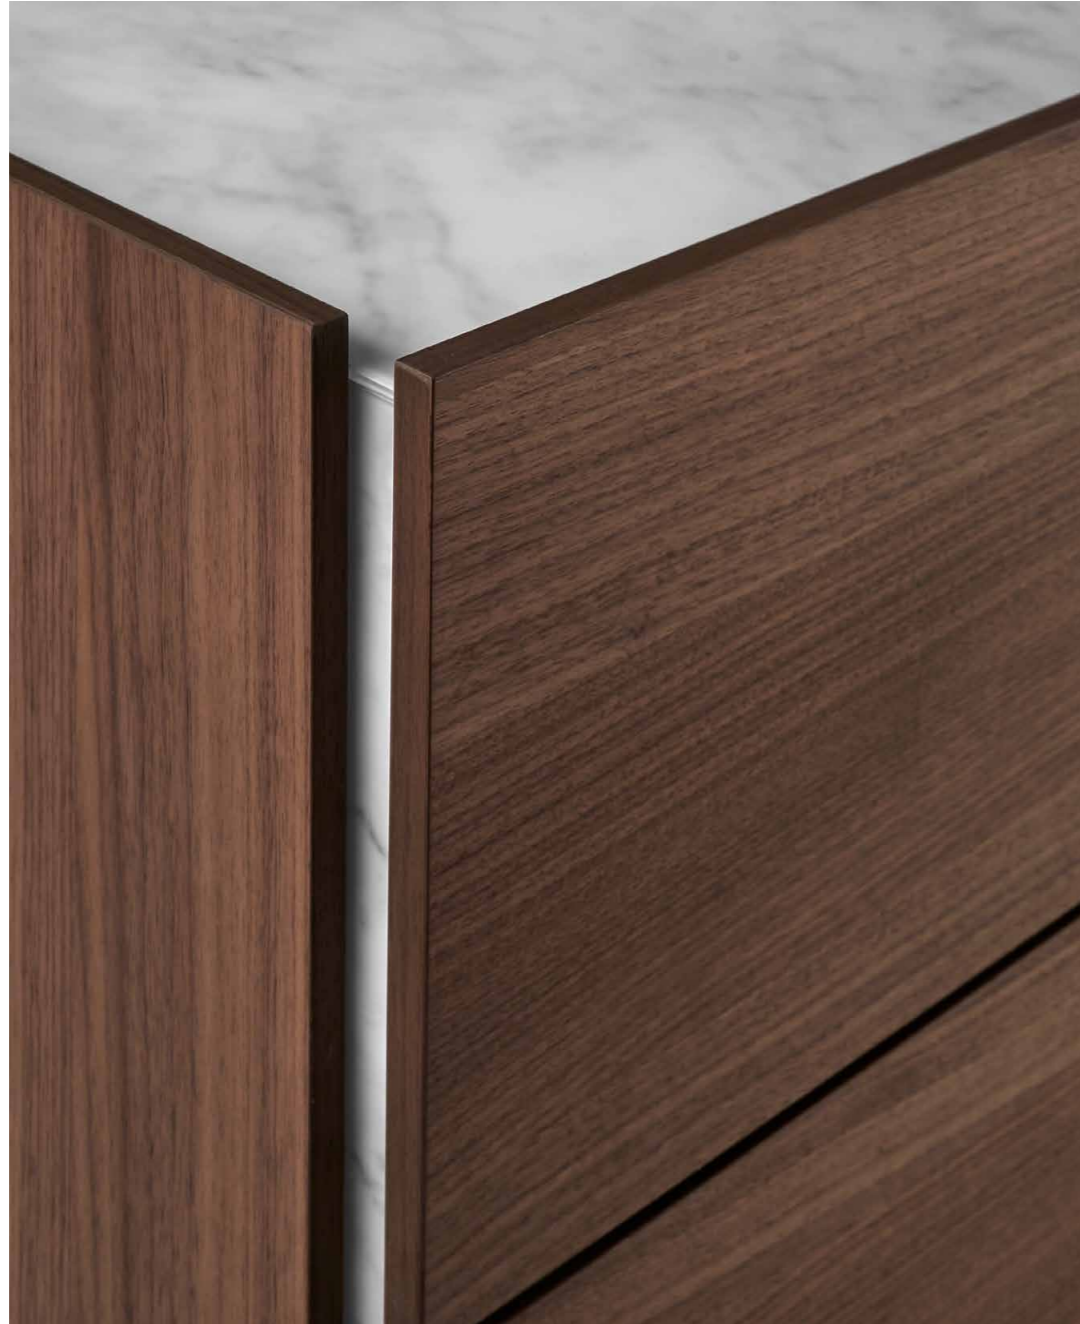

Atlante

Design
Pianca Studio

Lead time 2/3 business weeks