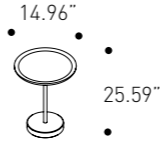

High Coffee Table