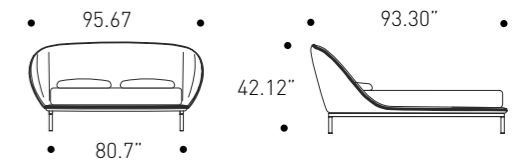

Domenica

Design
Simone Bonanni

Lead time 2/3 business weeks

PIANCA

Night Area

Queen Size Bed

cod. WDAL33S

W 165 / 203 cm
H 107 cm
D 237 cm

W 64.96" / 79.92"
H 42.12"
D 93.30"

Mattress
W 153 D 200 cm
W 60.00" D 80.00"

King Size Bed

cod. WDAL39S

W 205 / 243 cm
H 107 cm
D 237 cm

W 80.7" / 95.67"
H 42.12"
D 93.30"

Mattress
W 193 D 200 cm
W 76.00" D 80.00"