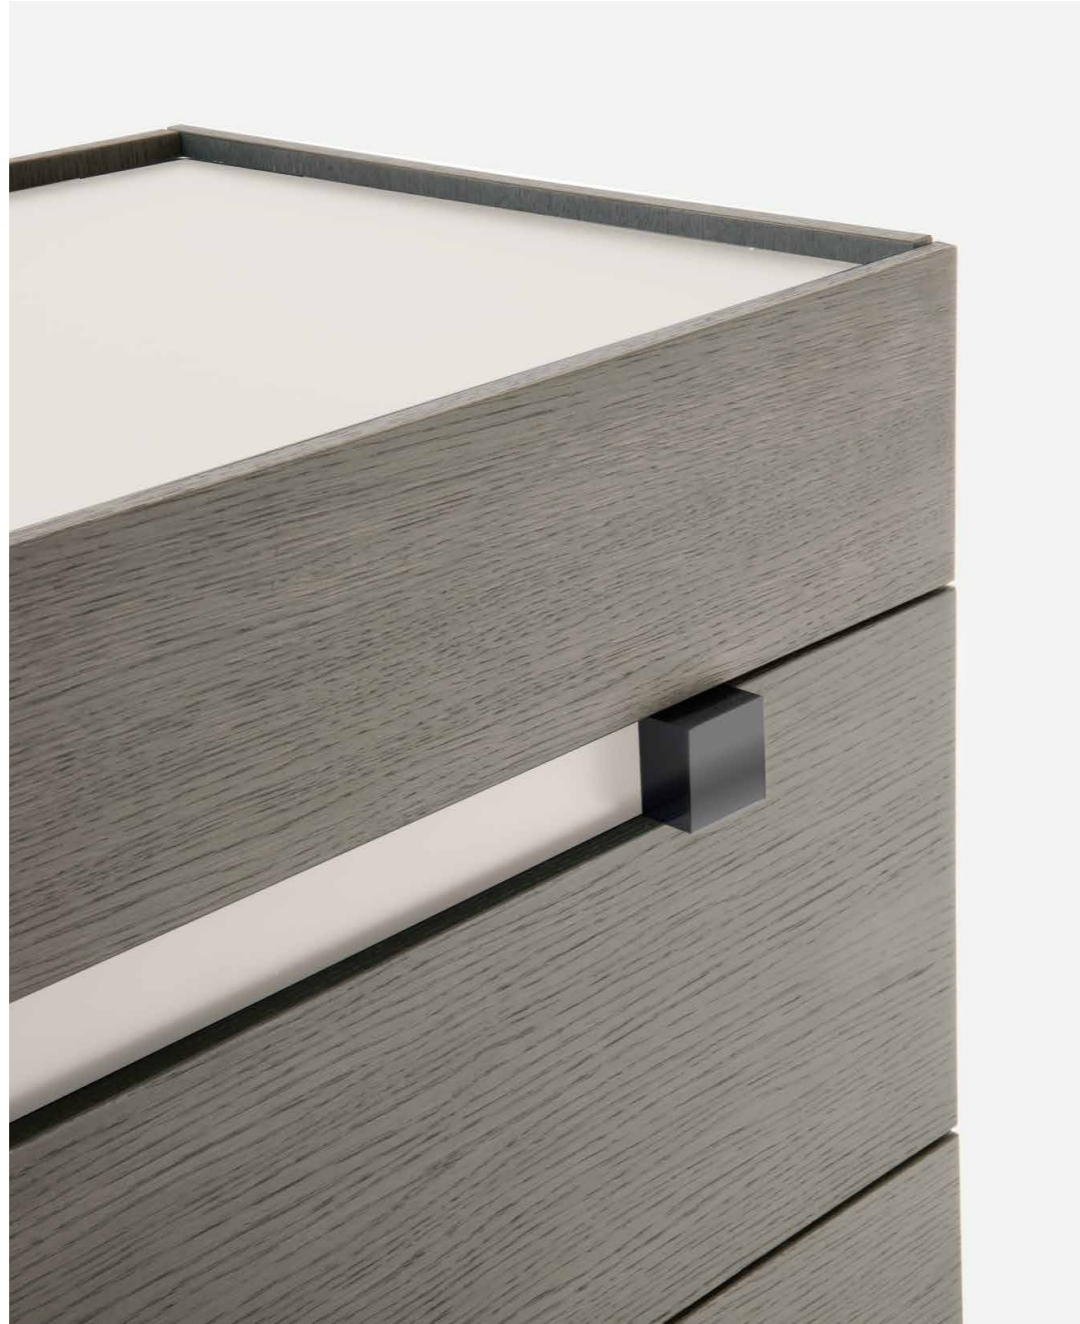

Logos

Design
Calvi Brambilla

Lead time 2/3 business weeks

PIANCA

Night Area

Dresser

cod. 2S3SI

W 153 cm
H 79 cm
D 57 cm

W 60.24"
H 31.10"
D 22.44"

Nightstands

cod. 2S256S (left)

W 63 cm
H 51 cm
D 47 cm

W 24.80"
H 20.08"
D 18.50"

cod. 2S256D (Right)

W 63 cm
H 51 cm
D 47 cm

W 24.80"
H 20.08"
D 18.50"

Logos casegoods
Finishes variant 1
See image, page 168-169

Inner Fronts and Top

Seta matt lacquer

External Fronts

Rovere Fumo

Metal Knob

Glossy Titanio metal