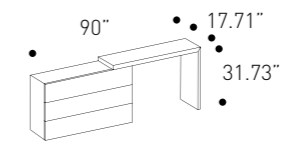

Domino Vanity

cod. P125 composition

W 230 cm
H 80 cm
D 45 cm

W 90"
H 31.73"
D 17.71"

Domino desk

W 125 cm
H 80 cm
D 45 cm

W 49"
H 31.73"
D 17.71"

People dresser

W 120 cm
H 75 cm
D 45 cm

W 47.24"
H 29.52"
D 17.71"