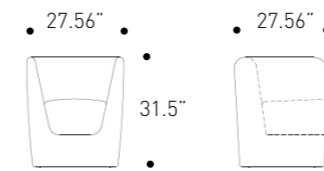

Armchair

cod. D9PL090

W 70 cm
H 80 cm
D 70 cm

W 27.56"
H 31.5"
D 27.56"

Cover

Sweet 42

Oplà Armchair
Finishes variant 1
See image, page 124-125