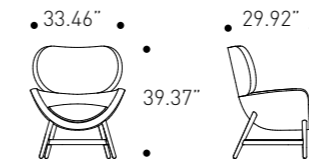

PIANCA

Living Area

Armchair

cod. D9LA015

W 85 cm
H 100 cm
D 76 cm

W 33.46"
H 39.37"
D 29.92"

Cover

Nabuk 47