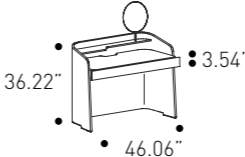

Vanity Desk

cod. 2U39FX

W 117 cm
H 92 cm
D 55 cm

W 46.06"
H 36.22"
D 21.65"