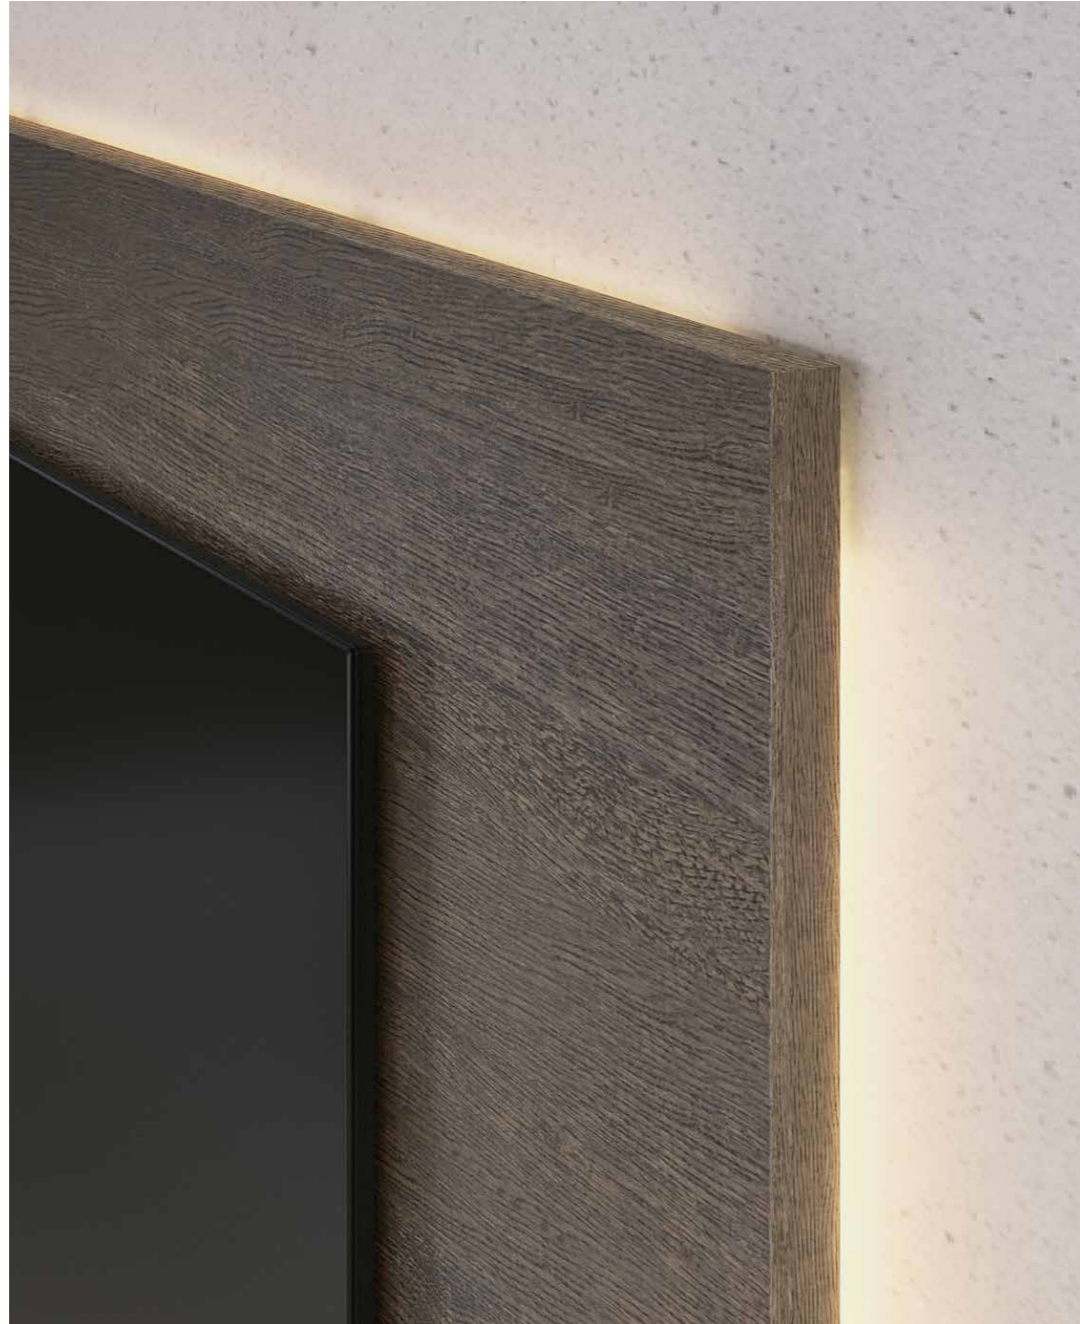

Seta matt lacquer

Shelves

Seta matt lacquer

Spazio TV Wall Unit - TVS20

Design
Pianca Studio

Lead time 2/3 business weeks

PIANCA

Living Area