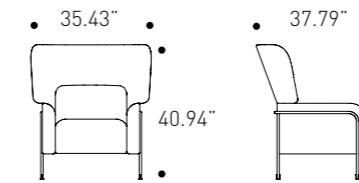

Top and side trims

Bianco high gloss lacquer

Platea

Design
Emilio Nanni

Lead time 2/3 business weeks

PIANCA

Night Area

Armchair