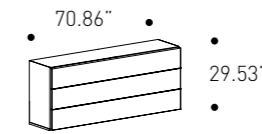

PIANCA

Night Area

Dressers

cod. P180/20

W 180 cm
H 80 cm
D 45 cm

W 70.86"
H 31.25"
D 17.71"

cod. 5P2MLX

W 180 cm
H 75 cm
D 45 cm