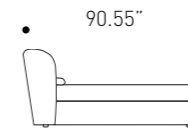

Queen Size Bed

cod.WEMR33N

W 163 / 179 cm
H 96 cm
D 230 cm

W 64.17" - 70.47"
H 37.79"
D 90.55"

Mattress
W 153 D 200 cm
W 60.00" D 80.00"