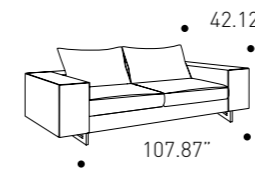

Sofa with adjustable backrest

cod. D9DU274

W 274 cm
H 88 cm
D 107 cm

W 107.87"
H 34.64"
D 42.12"