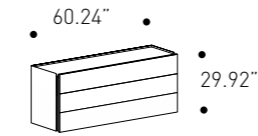

Atlante

Design
Pianca Studio

Lead time 2/3 business weeks

PIANCA

Night Area

Dresser

cod. 5E2RIX

W 153 cm
H 76 cm
D 45 cm