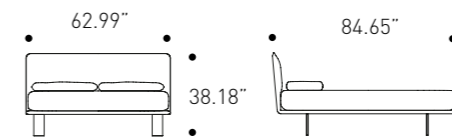

PIANCA

Night Area

Queen Size Bed

cod. WFLC33S

W 160 cm
H 97 cm
D 215 cm

W 62.99"
H 38.18"
D 84.65"

Mattress
W 153 D 200 cm
W 60.00" D 80.00"

King Size Bed