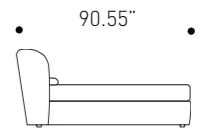

King Size Bed

cod.WEMR39N

W 203 / 219 cm
H 96 cm
D 230 cm

W 79.92" - 86.22"
H 37.79"
D 90.55"

Mattress
W 193 D 200 cm
W 76.00" D 80.00"