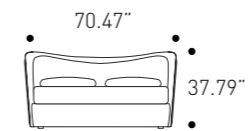

Queen Size Bed

cod.WEMR33N

W 163 / 179 cm
H 96 cm
D 230 cm

W 64.17" - 70.47"
H 37.79"
D 90.55"

Mattress
W 153 D 200 cm
W 60.00" D 80.00"