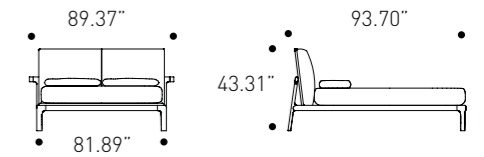

Queen Size Bed

cod. WFHZ33S

W 168 / 187 cm
H 110 cm
D 238 cm

W 66.14" - 73.62"
H 43.31"
D 93.70"

Mattress
W 153 D 200 cm
W 60.00" D 80.00"

King Size Bed

cod. WFHZ39S

W 208 / 227 cm
H 110 cm
D 238 cm