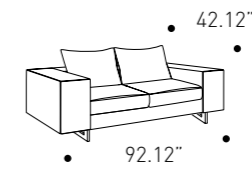

W 305 cm
H 73 cm
D 96 cm

W 120.08"
H 29.13"
D 37.79"

Armchair

cod. D9AL060

W 107 cm
H 73 cm
D 76 cm

W 42.12"
H 29.13"
D 29.92"

All-in sofa and armchair
Finishes variant 1
See image, page 6-7

Cover

Lead time 2/3 business weeks

PIANCA

Living Area

Sofa with adjustable backrest

cod. D9DU274

W 274 cm
H 88 cm
D 107 cm

W 107.87"
H 34.64"
D 42.12"

cod. D9DU234