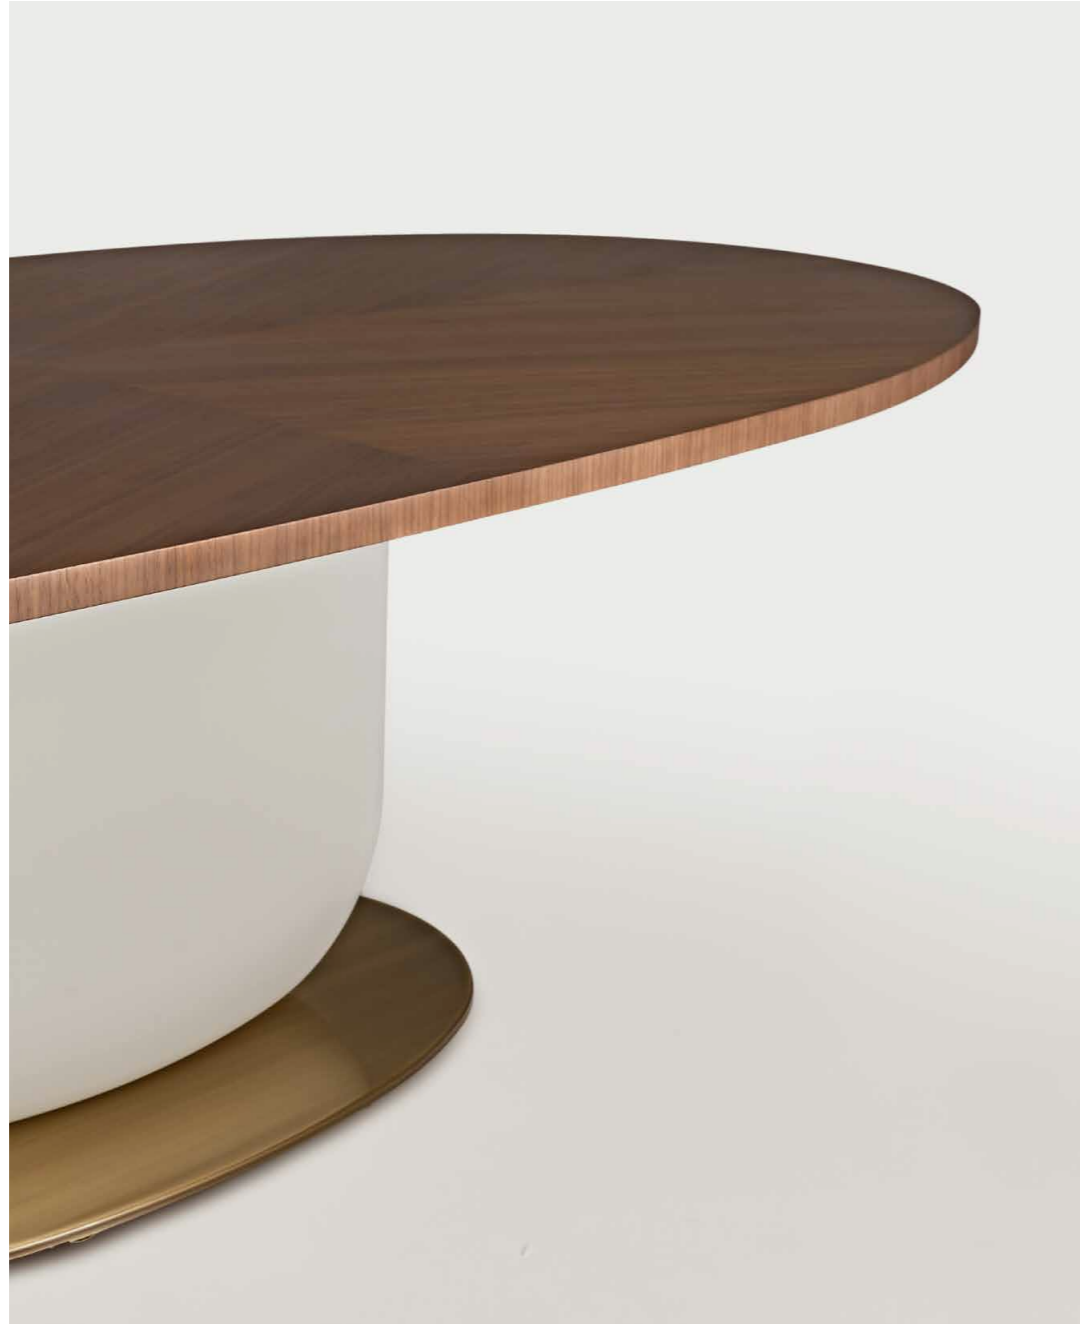

Ettore

Design
Calvi Brambilla

Lead time 2/3 business weeks