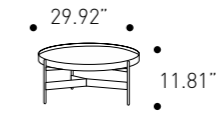

Living Area

Abaco Tall

cod. T0A6A
metal coffee table
with finishing top in
marble glass or
metal

cod. T0A60
lacquered coffee
table

Ø 60 H 45 cm
Ø 23.62" H 17.72"

Abaco Medium

cod. T0A7B
metal coffee table
with finishing top in
marble glass or
metal

cod. T0A76
lacquered coffee
table

Ø 76 H 30 cm
Ø 29.92" H 11.81"

Abaco Low

cod. T0A9C
metal coffee table
with finishing top in
marble glass or
metal

cod. T0A90
lacquered coffee
table

Ø 90 H 18 cm
Ø 35.43" H 7.08"