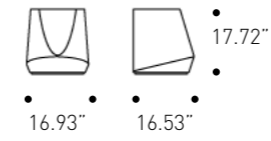

Structure Cover

Supersuede 63

Mirror Frame

Glossy Titanio metal

Side Table

cod. 249969

W 43 cm
H 45 cm
D 42 cm

W 16.93"
H 17.72"
D 16.53"