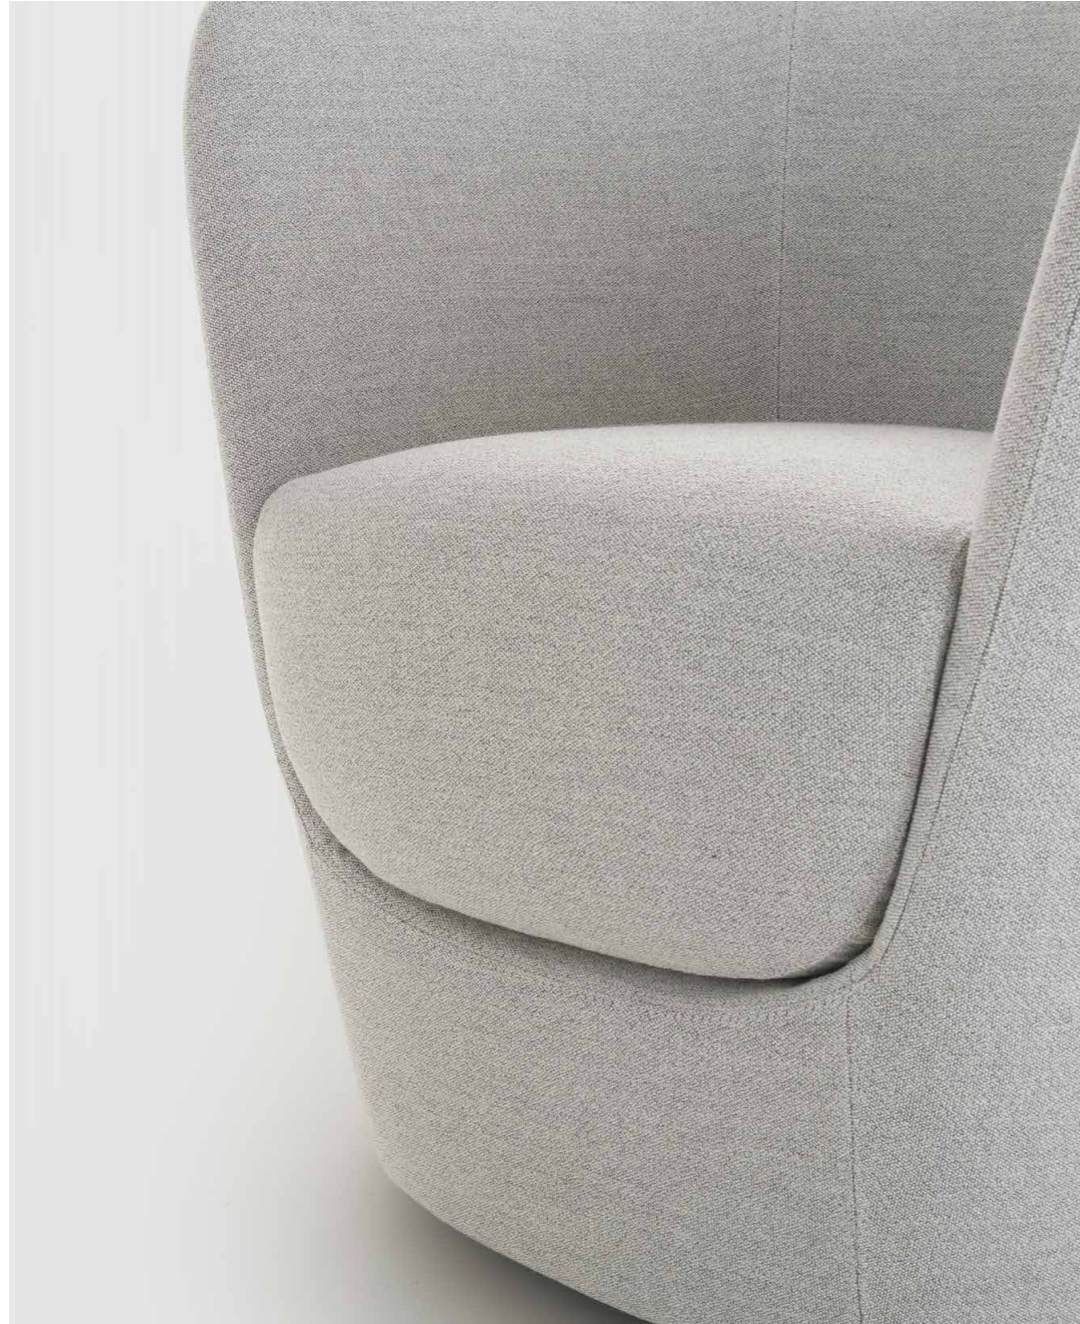

Armchair

cod. D9PL090

W 70 cm
H 80 cm
D 70 cm

W 27.56"
H 31.5"
D 27.56"

Cover

Sweet 42

Oplà Armchair
Finishes variant 1
See image, page 124-125