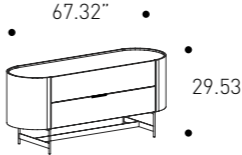

Dedalo Dresser

Design
Pianca Studio

Lead time 2/3 business weeks

PIANCA

Night Area

Dresser

cod. 2T3VFXB

W 171 cm
H 75 cm
D 57 cm

W 67.32"
H 29.53"
D 21.65"

Dedalo Dresser
Finishes variant 1
See image, page 96-97

Structure

Borgogna

Top

Borgogna

Base

Matt Bronzo metal

Handle

Moro Hard Leather