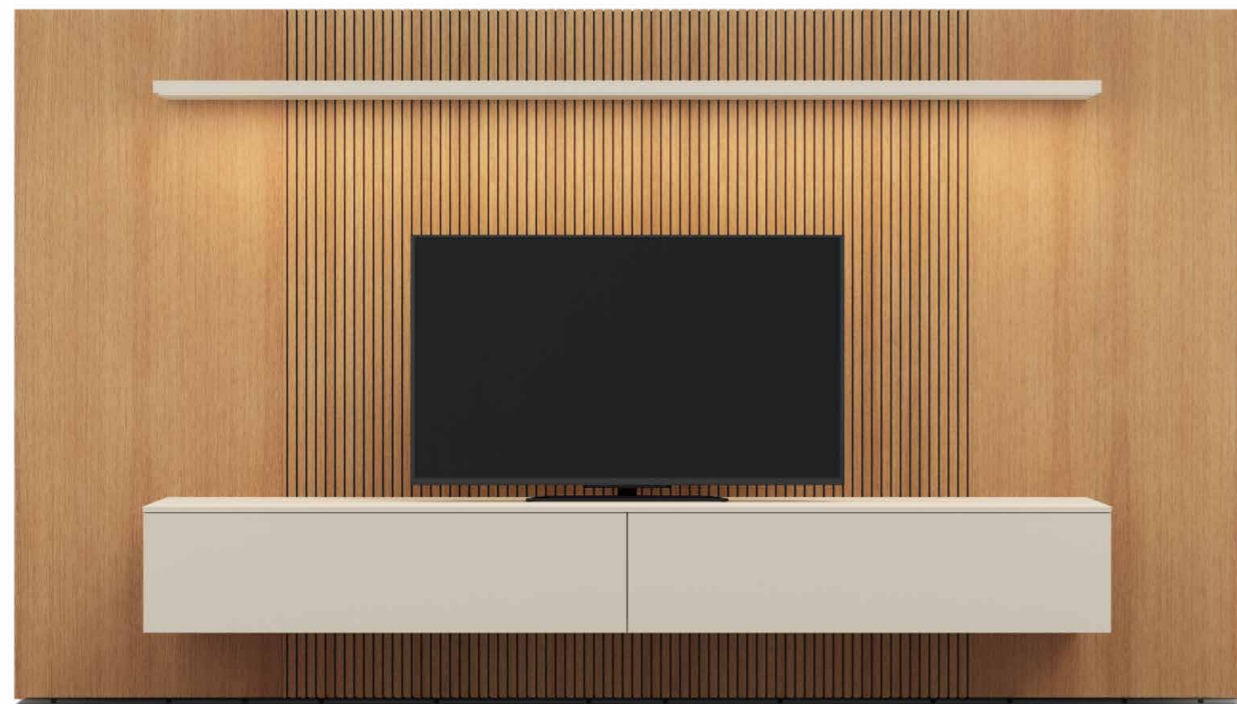

Wall Panels

Rovere Naturale

Flap-door module

Seta matt lacquer

Shelf

Seta matt lacquer

PIANCA

Living Area