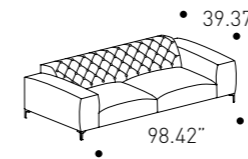

Design
Metrica D&A

Lead time 2/3 business weeks

PIANCA

Living Area

Sofa

cod. D9BT250

W 250 cm
H 67cm
D 100 cm

W 98.42\"/>
H 26.38\"
D 39.37\"