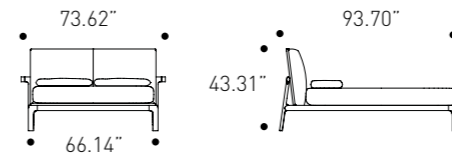

Queen Size Bed

cod. WFHZ33S

W 168 / 187 cm
H 110 cm
D 238 cm

W 66.14" - 73.62"
H 43.31"
D 93.70"

Mattress
W 153 D 200 cm
W 60.00" D 80.00"

King Size Bed

cod. WFHZ39S

W 208 / 227 cm
H 110 cm
D 238 cm