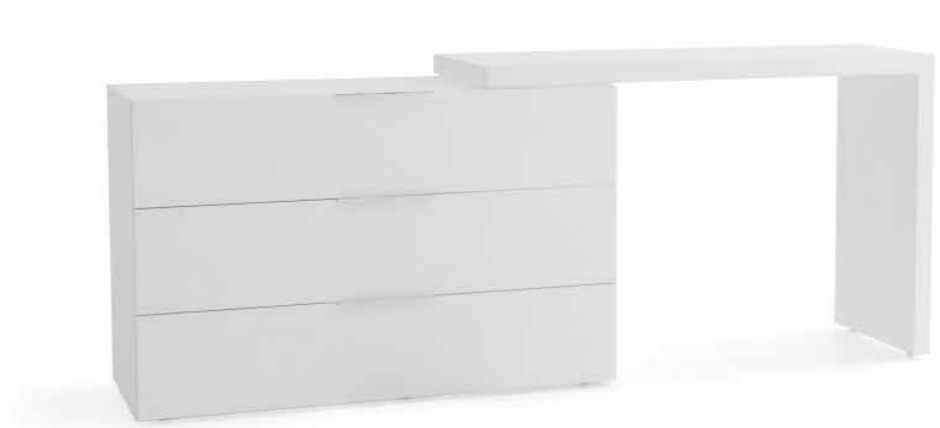

Finishes variant 1

Desk and dresser
available in Bianco
matt lacquer;

Structure

Bianco matt lacquer