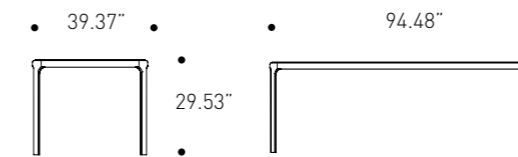

Table

cod. T0N10T

W 240 cm
H 75 cm
D 100 cm

W 94.48"
H 29.53"
D 39.37"

Top

Walnut

Structure

Walnut

Inari Table
Finishes variant 1
See image, page 80-81