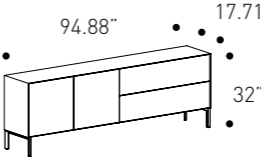

PIANCA

Living Area

Sideboard

cod.007K6T3B

W 241 cm
H 82 cm
D 45 cm

W 94.88"
H 32"
D 17.71"

**Norma sideboard
Finishes variant 1**
See image, page 80-81

Structure