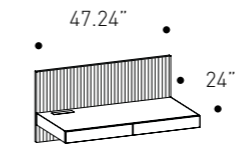

Ala desk

Design
Pianca Studio

Lead time 2/3 business weeks

PIANCA

Living Area

Ala Desk

cod. ALA120

W 120 cm
H 70 cm
D 60 cm

W 47.24"
H 27.55"
D 24"

Wall Panel

Walnut

Rovere Naturale

Drawer Module

Nebbia matt lacquer

Seta matt lacquer