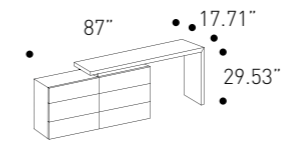

Domino

cod. P221 composition (reversible)

W 221 cm
H 75 cm
D 45 cm

W 87"
H 29.53"
D 17.71"

Domino desk

W 160 cm
H 75 cm
D 45 cm

W 63"
H 29.53"
D 17.71"

People dresser

W 140 cm
H 60 cm
D 45 cm

W 55.11"
H 23.62"
D 17.71"