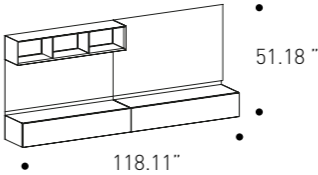

Wall Unit

cod. WU065

W 300 cm
H 130 cm
D 45 cm

W 118.11"
H 51.18"
D 17.71"

Wall Panels

Borgogna

Open Modules

Roccia matt lacquer

Flap-door Modules

Roccia matt lacquer

People TV composition
Finishes variant 1
See image, page 40-41