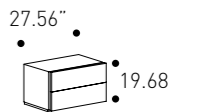

cod. 5P2N7

W 70 cm
H 50 cm
D 45 cm

W 27.56"
H 19.68"
D 17.72"