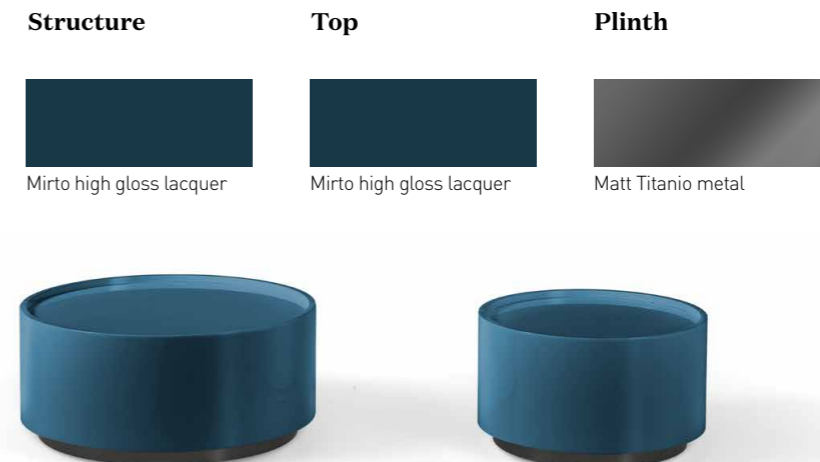

One-drawer nightstand available in Borgogna wood veneer structure and top with glossy Bronzo metal plinth;

Finishes variant 2

One-drawer nightstand available in Walnut wood veneer structure and top with matt Titanio metal plinth;

Finishes variant 3

One-drawer nightstand available in Rovere Grigio wood veneer structure and top with matt Titanio metal plinth;

PIANCA

Night Area

Finishes variant 4

One-drawer nightstand available in Bianco high gloss lacquer;

Finishes variant 5

One-drawer nightstand available in Mirto high gloss lacquered structure and top with matt Titanio metal plinth;

Dedalo Dresser

Design
Pianca Studio

Lead time 2/3 business weeks

PIANCA

Night Area