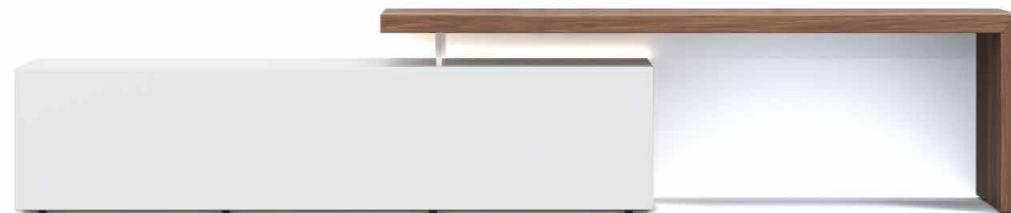

Module

Desk