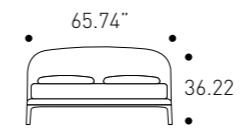

Night Area

Queen Size Bed

cod. WRB733S

W 167
H 92 cm
D 229 cm

W 65.74"
H 36.22"
D 90.15"

Mattress
W 153 D 200 cm
W 60.00" D 80.00"

King Size Bed

cod. WRB739S

W 207
H 92 cm
D 229 cm

W 81.49"
H 36.22"
D 90.15"

Mattress
W 193 D 200 cm
W 76.00" D 80.00"

Cover

Artepelle 25

Base

Glossy Bronzo metal

Finishes variant 1