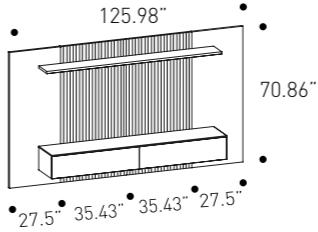

Wall Unit

cod. WU380

W 320 cm
H 180 cm
D 45 cm

W 125.98"
H 70.86"
D 17.71"

Finishes variant 1

Image page 50-51
Spazio TV wall unit composition with 2 channeled wall panels and 2 plain wall panels in Borgogna wood veneer, flap-doors module in Roccia matt lacquer, shelf with LED lighting in Roccia matt lacquer;

Wall Panels

Flap-door module

Shelf