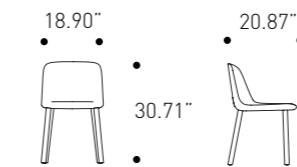

Base

Glossy Titanio metal

Chair

cod. 01187

W 48 cm
H 78 cm
D 53 cm

W 18.90"
H 30.71"
D 20.87"

Cover

Supersuede 86