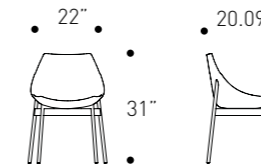

Gamma

Design
Pianca Studio

Lead time 2/3 business weeks

PIANCA

Living Area

Chair

cod. 01162

W 58 cm
H 81 cm
D 53 cm

W 22"
H 31"
D 20.09"

Gamma Chair
Finishes variant 1
See image, page 80-81

Cover

Aries 02

Legs

Walnut

Crosspiece

Lavagna matt lacquer