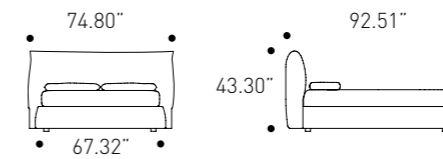

Design
Andrea Castrignano

Lead time 2/3 business weeks

PIANCA

Night Area

Queen Size Bed

cod. WPT833N

W 171 / 190 cm
H 110 cm
D 235 cm

W 67.32" / 74.80"
H 43.30"
D 92.51"