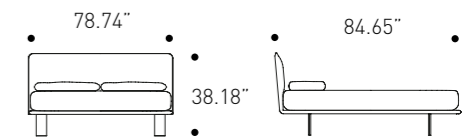

PIANCA

Night Area

Queen Size Bed

cod. WFLC33S

W 160 cm
H 97 cm
D 215 cm

W 62.99"
H 38.18"
D 84.65"

Mattress
W 153 D 200 cm
W 60.00" D 80.00"

King Size Bed