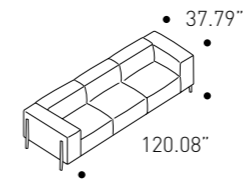

Sofa

cod. D9AL240

W 305 cm
H 73 cm
D 96 cm

W 120.08"
H 29.13"
D 37.79"

Armchair