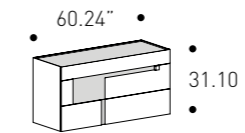

Logos

Design
Calvi Brambilla

Lead time 2/3 business weeks

PIANCA

Night Area

Dresser

cod. 2S3SI

W 153 cm
H 79 cm
D 57 cm

W 60.24"
H 31.10"
D 22.44"

Nightstands

cod. 2S256S (left)

W 63 cm
H 51 cm
D 47 cm

W 24.80"
H 20.08"
D 18.50"

cod. 2S256D (Right)

W 63 cm
H 51 cm
D 47 cm

W 24.80"
H 20.08"
D 18.50"

Logos casegoods
Finishes variant 1
See image, page 168-169

Inner Fronts and Top

Seta matt lacquer

External Fronts

Rovere Fumo

Metal Knob

Glossy Titanio metal