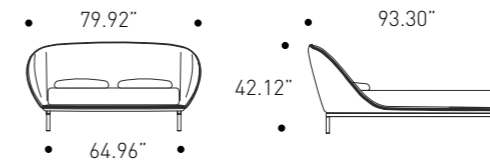

Domenica

Design
Simone Bonanni

Lead time 2/3 business weeks

PIANCA

Night Area

Queen Size Bed

cod. WDAL33S

W 165 / 203 cm
H 107 cm
D 237 cm

W 64.96" / 79.92"
H 42.12"
D 93.30"

Mattress
W 153 D 200 cm
W 60.00" D 80.00"

King Size Bed

cod. WDAL39S

W 205 / 243 cm
H 107 cm
D 237 cm

W 80.7" / 95.67"
H 42.12"
D 93.30"

Mattress
W 193 D 200 cm
W 76.00" D 80.00"