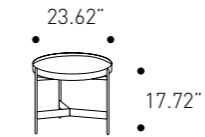

W 305 cm
H 73 cm
D 96 cm

W 120.08"
H 29.13"
D 37.79"

Armchair

cod. D9AL060

W 107 cm
H 73 cm
D 76 cm

W 42.12"
H 29.13"
D 29.92"

All-in sofa and armchair
Finishes variant 1
See image, page 6-7

Cover

Living Area

Abaco Tall

cod. T0A6A
metal coffee table
with finishing top in
marble glass or
metal

cod. T0A60
lacquered coffee
table

Ø 60 H 45 cm
Ø 23.62" H 17.72"

Abaco Medium

cod. T0A7B
metal coffee table
with finishing top in
marble glass or
metal