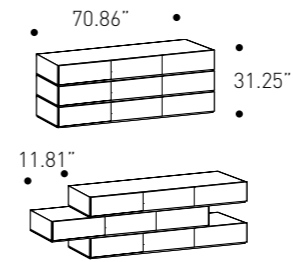

Dressers

cod. P180/20

W 180 cm
H 80 cm
D 45 cm

W 70.86"
H 31.25"
D 17.71"