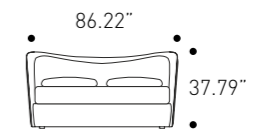

Night Area

Queen Size Bed

cod.WEMR33N

W 163 / 179 cm
H 96 cm
D 230 cm

W 64.17" - 70.47"
H 37.79"
D 90.55"

Mattress
W 153 D 200 cm
W 60.00" D 80.00"

King Size Bed

cod.WEMR39N

W 203 / 219 cm
H 96 cm
D 230 cm

W 79.92" - 86.22"
H 37.79"
D 90.55"

Mattress
W 193 D 200 cm
W 76.00" D 80.00"

Cover

Aquarius 01

Embrace bed
Finishes variant 1
See image, page 140-141

Finishes variant 1

Cover