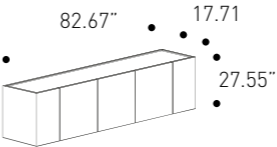

Sideboard

cod. 00D47PP

W 210 cm
H 70 cm
D 45 cm

W 82.67"
H 27.55"
D 17.71"

External structure

Internal

Top