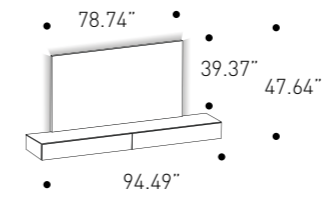

Wall Unit

cod. TVS20

W 240 cm
H 121 cm
D 45 cm

W 94.49"
H 47.64"
D 17.71"