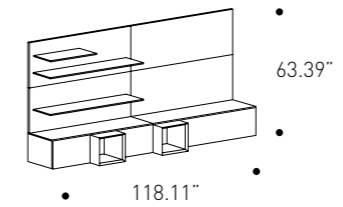

Lead time 2/3 business weeks

PIANCA

Living Area

Wall Unit

cod. S313QS

W 300 cm
H 161 cm
D 45 cm

W 118.11"
H 63.39"
D 17.71"

Finishes variant 1