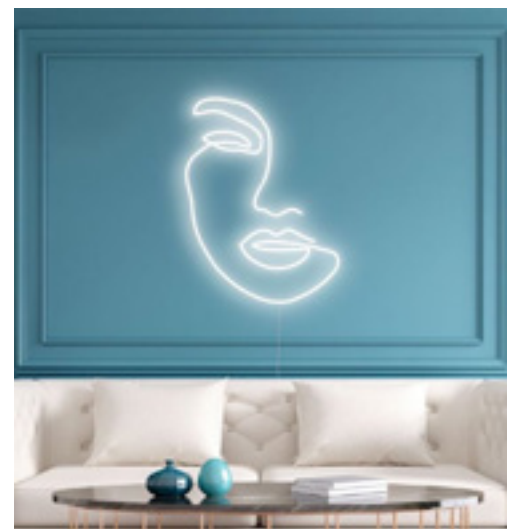

LAMPADA A SOSPENSIONE
SUSPENDED LAMP

LAMPADA A PARATE
APPLIQUE LAMP

VASI IN VETRO _ GLASS VASES **NEWS 2023**

HERM Collection

Vasi in vetro / Glasses vases

Herm small - Smoke grey
C218AX40
Ø 18 H 26 cm

Herm small - Smoke green
C218BX40
Ø 18 H 26 cm